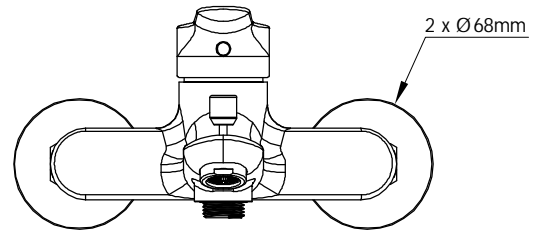

### DESCRIPTION

- Metal construction with chrome finish
- G1/2 connections
- Includes hand-held shower, wall bracket and 150cm long hose

### CRITICAL DIMENSION

(DO NOT SCALE)