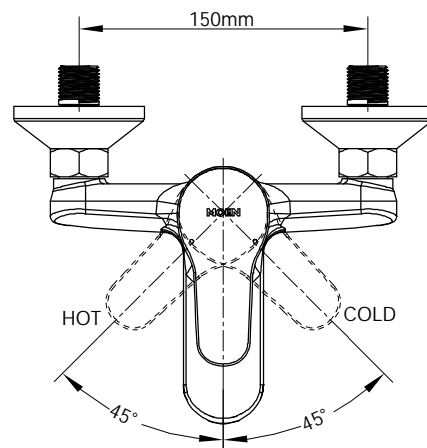

### DESCRIPTION

- Metal construction with chrome finish
- G1/2 connections
- Includes hand-held shower, wall bracket and 150cm long hose

### CRITICAL DIMENSION

(DO NOT SCALE)