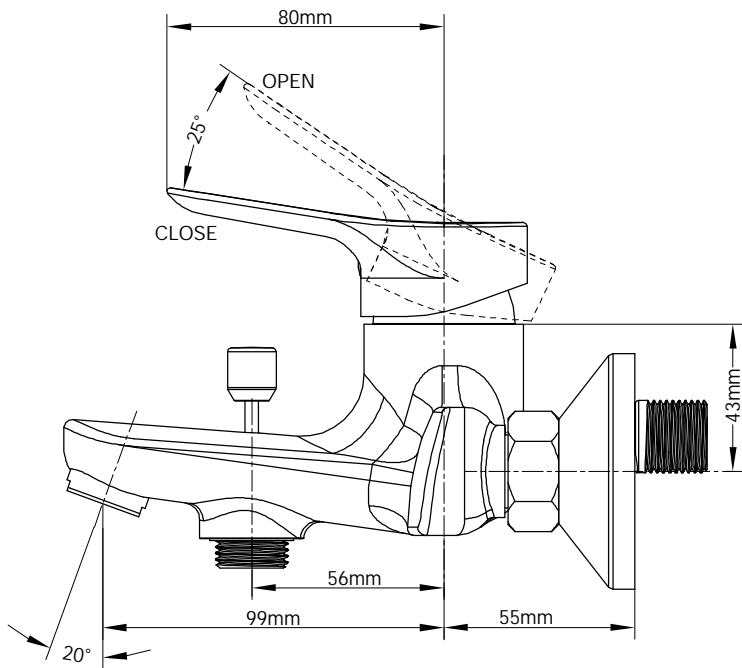

### DESCRIPTION

- Metal construction with chrome finish
- G1/2 connections
- Includes hand-held shower, wall bracket and 150cm long hose

### CRITICAL DIMENSION

(DO NOT SCALE)