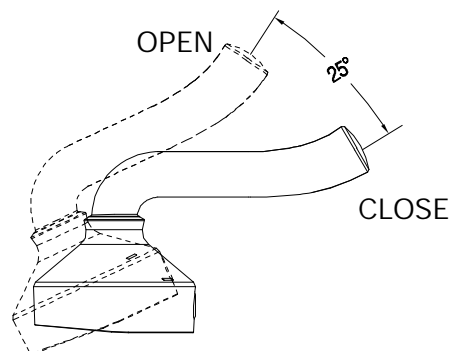

CRITICAL DIMENSION

(DO NOT SCALE)