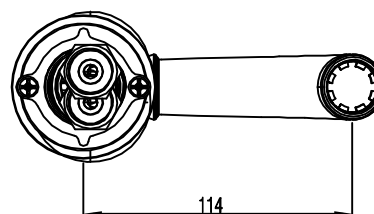

DESCRIPTION

- Metal construction with a chrome finish
- 400mm G1/2 Brass tube
- Include 400mm long flexible connector hose
- Include 2 pieces of G1/2 inlet connections

OPERATION

- Lever style handle
- Pull-on / Push-off
- Temperature controlled through 110 degree arc of handle travel

FLOW

- Flowrate is 0.2L/s minimum under 0.3Mpa

CARTRIDGE

- Duralast 31mm cartridge design
- Nonmetallic / nonferrous and ceramic material

STANDARD

- Designed to meet GB standard

WARRANTY

- 5 years limited warranty against leaks and drips

Neoclassic 1H widespread Lav
MODEL: 16123

CRITICAL DIMENSION

(DO NOT SCALE)