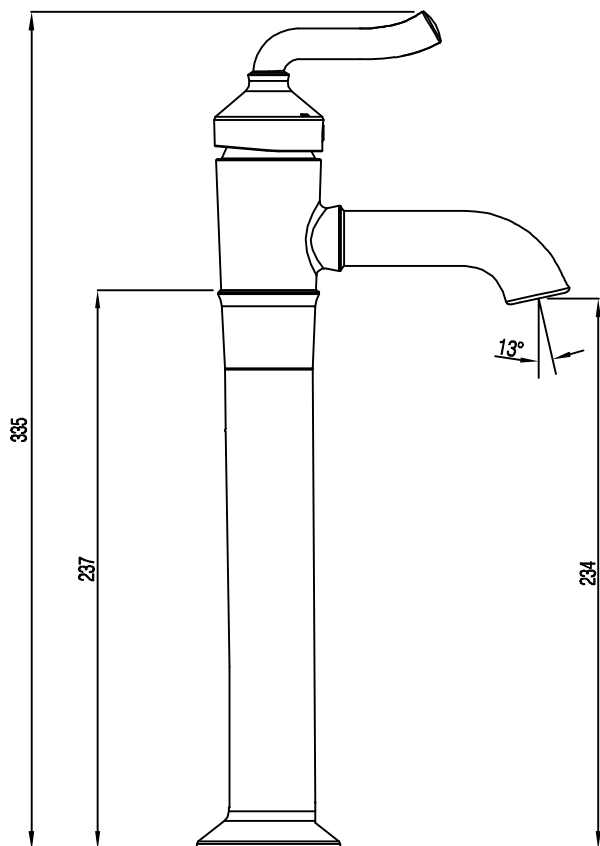

DESCRIPTION

- Metal construction with a chrome finish
- 400mm G1/2 Brass tube
- Include 400mm long flexible connector hose
- Include 2 pieces of G1/2 inlet connections

OPERATION

- Lever style handle
- Pull-on / Push-off
- Temperature controlled through 110 degree arc of handle travel

FLOW

- Flowrate is 0.2L/s minimum under 0.3Mpa

CARTRIDGE

- Duralast 31mm cartridge design
- Nonmetallic / nonferrous and ceramic material

STANDARD

- Designed to meet GB standard

WARRANTY

- 5 years limited warranty against leaks and drips

Neoclassic 1H widespread Lav
MODEL: 16123

CRITICAL DIMENSION

(DO NOT SCALE)