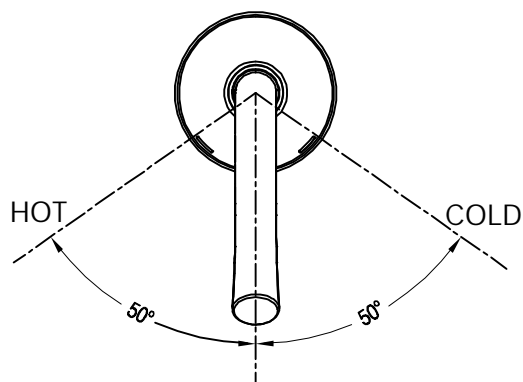

DESCRIPTION

- Metal construction with a chrome finish
- 400mm G1/2 Brass tube
- Include 400mm long flexible connector hose
- Include 2 pieces of G1/2 inlet connections

OPERATION

- Lever style handle
- Pull-on / Push-off
- Temperature controlled through 110 degree arc of handle travel

FLOW

- Flowrate is 0.2L/s minimum under 0.3Mpa

CARTRIDGE

- Duralast 31mm cartridge design
- Nonmetallic / nonferrous and ceramic material

STANDARD

- Designed to meet GB standard

WARRANTY

- 5 years limited warranty against leaks and drips

Neoclassic 1H widespread Lav
MODEL: 16123

CRITICAL DIMENSION

(DO NOT SCALE)